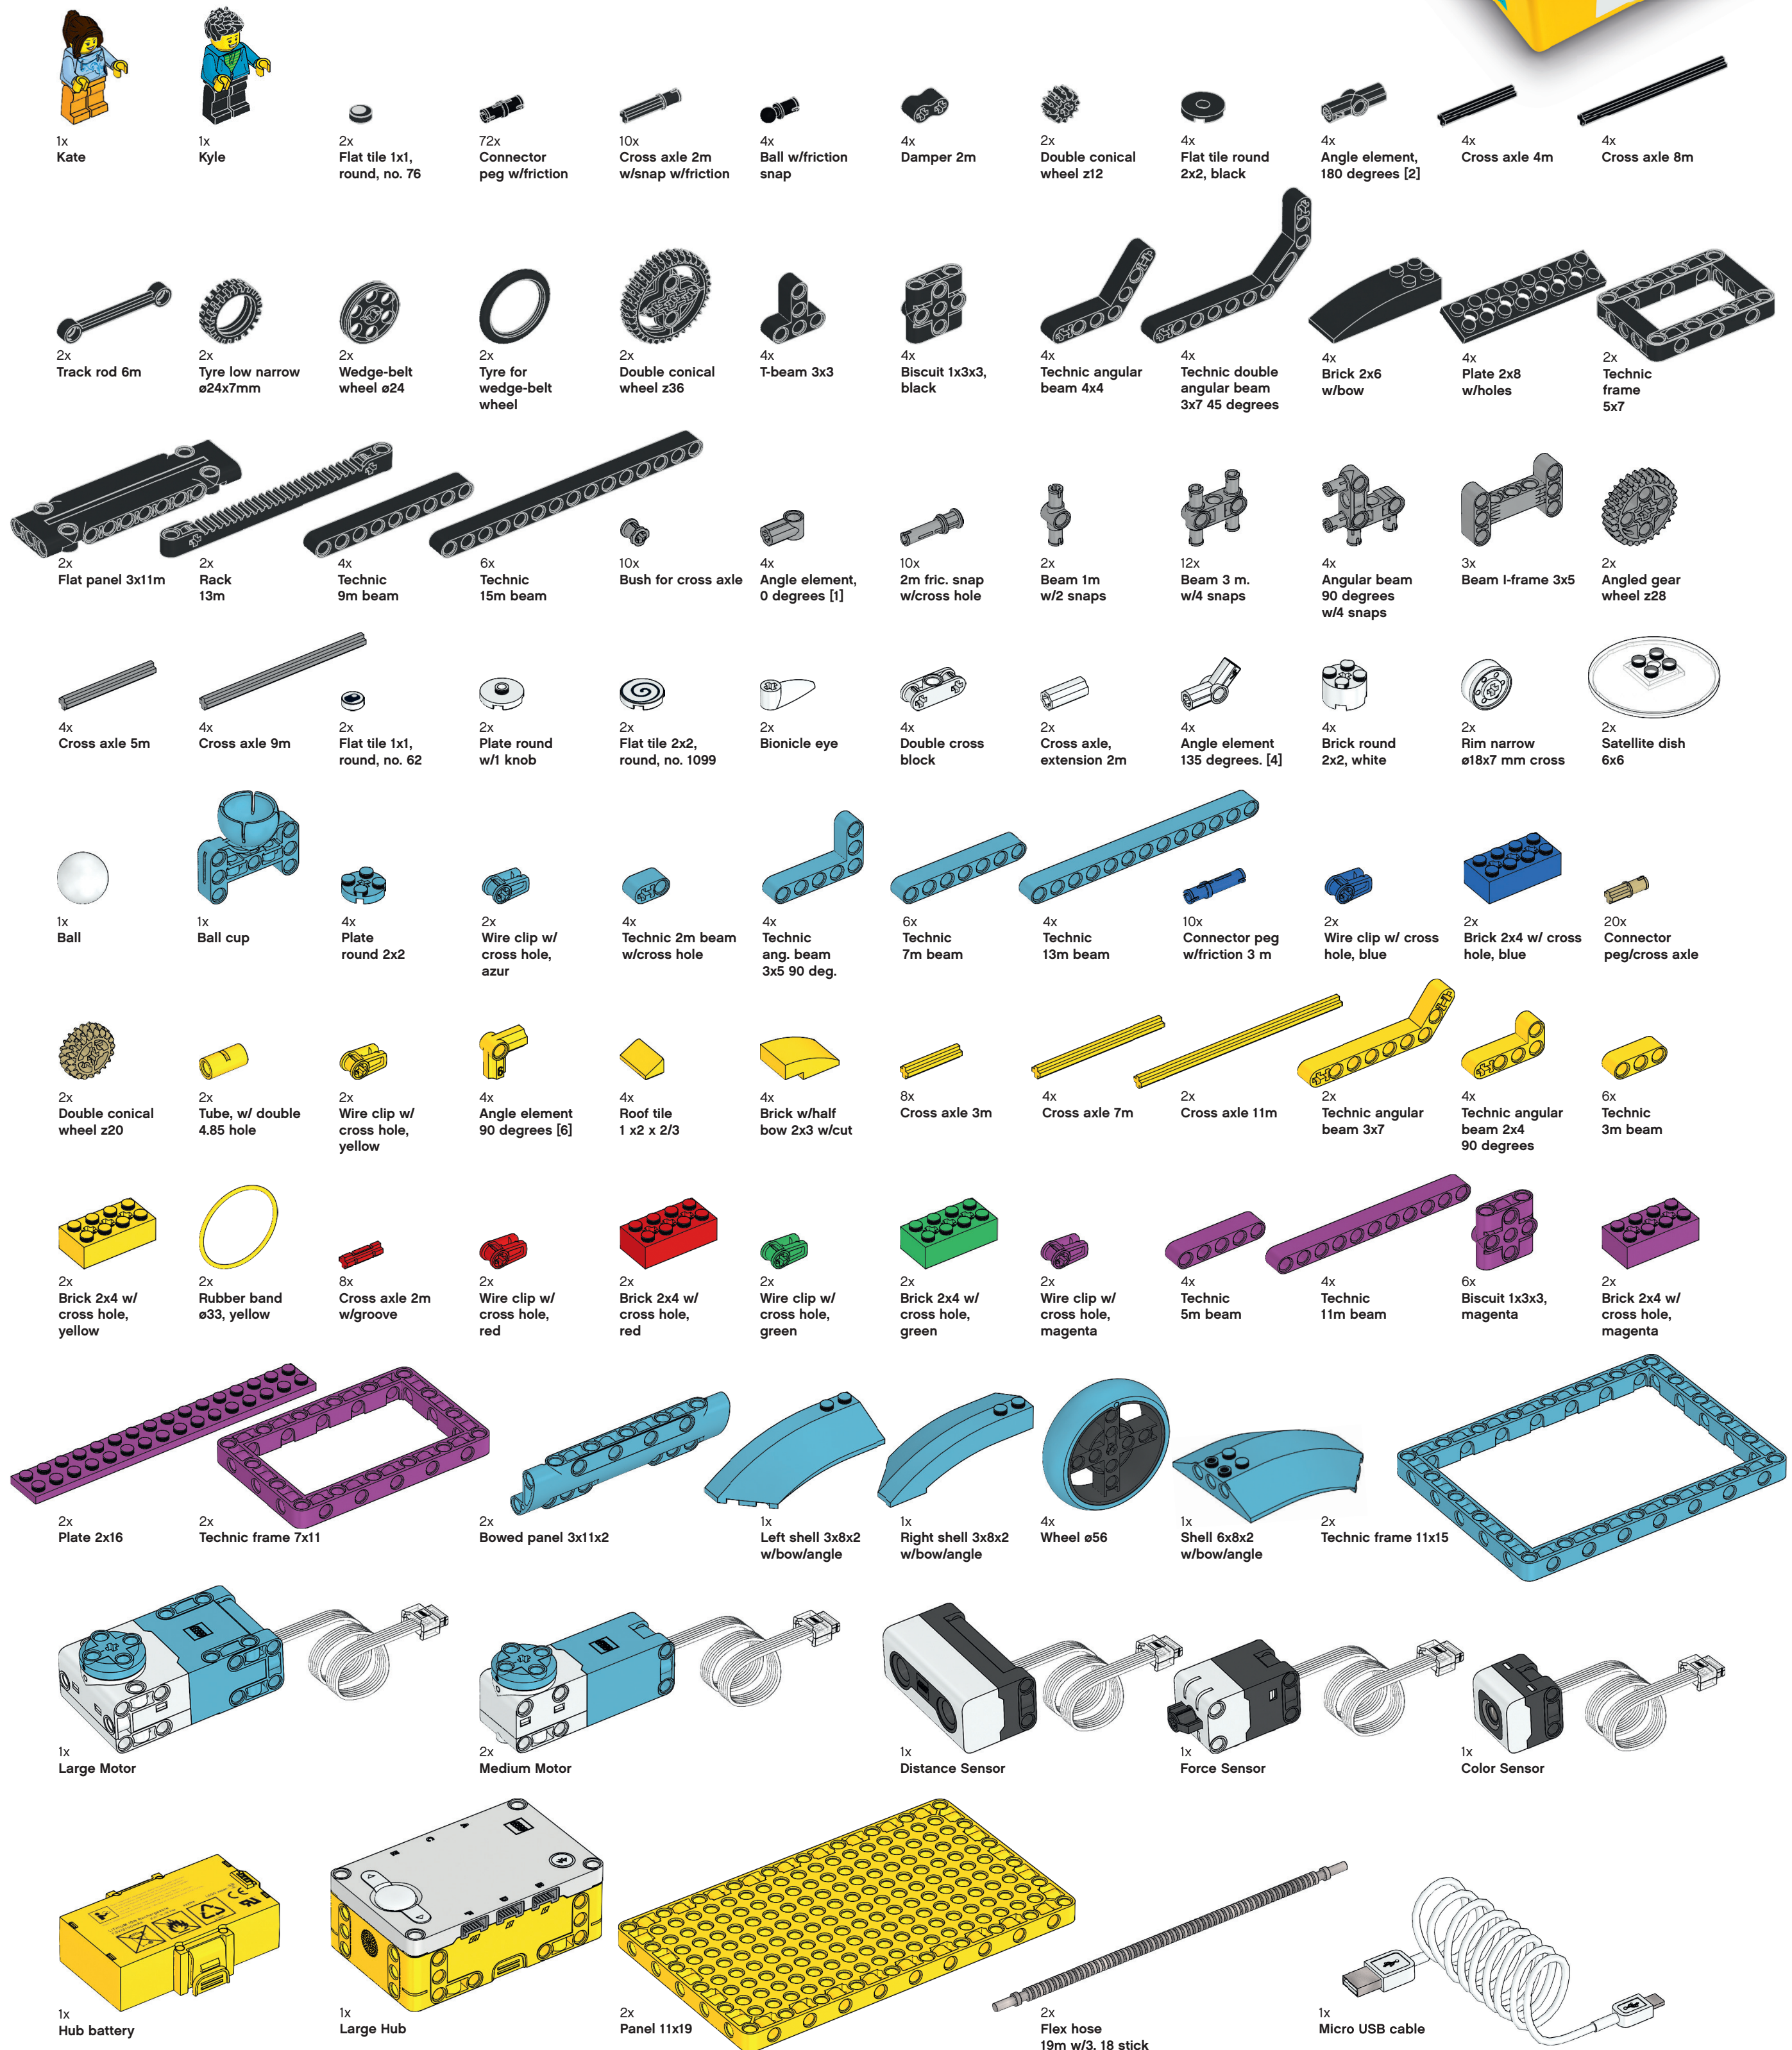

# LEGO® Education SPIKE™ Prime Set Element Overview